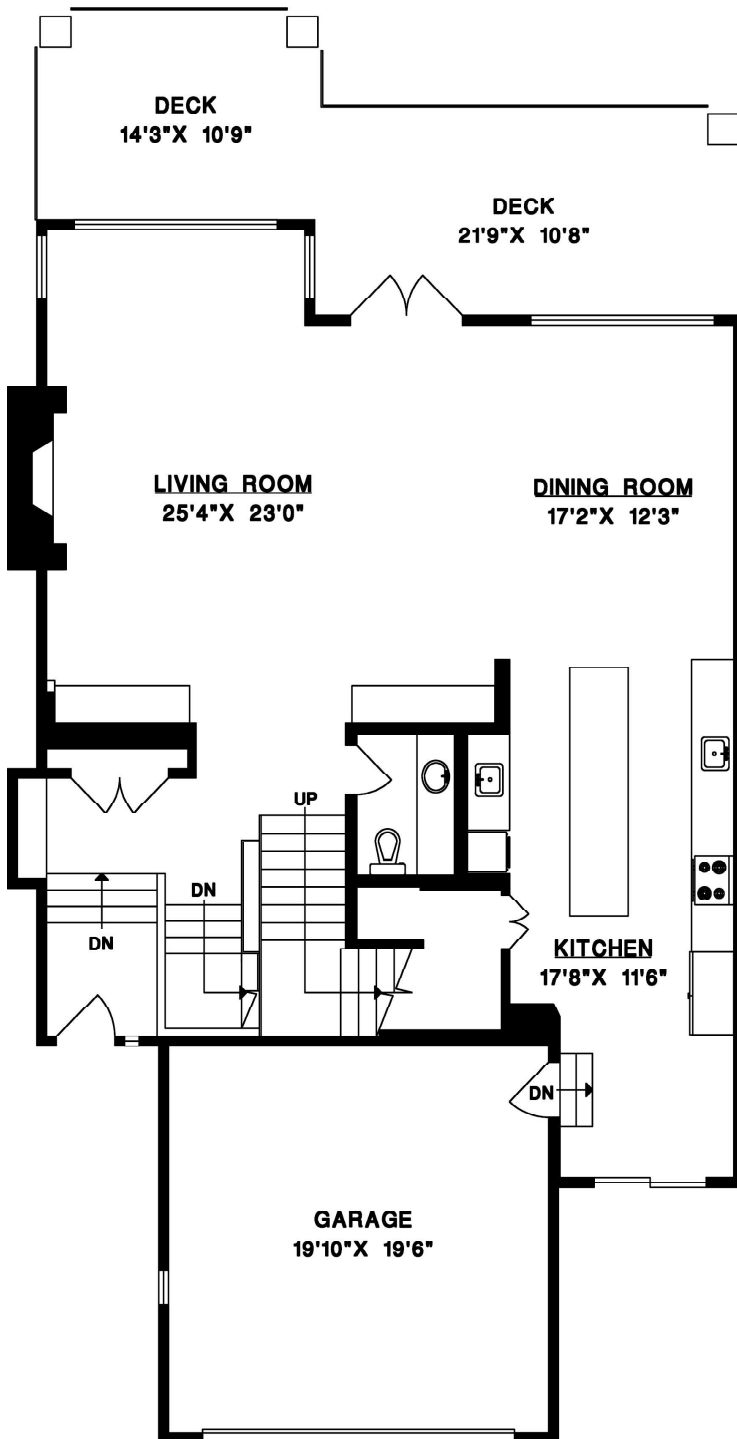

#2 - 5402 WEST VISTA COURT WEST VANCOUVER

MAIN FLOOR 1,512 SQ.FT.
 UPPER FLOOR 338 SQ.FT.
 LOWER FLOOR 1,512 SQ.FT.

TOTAL 3,362 SQ.FT.

GARAGE 414 SQ.FT.
 DECK 394 SQ.FT.

UPPER FLOOR

MAIN FLOOR

LOWER FLOOR