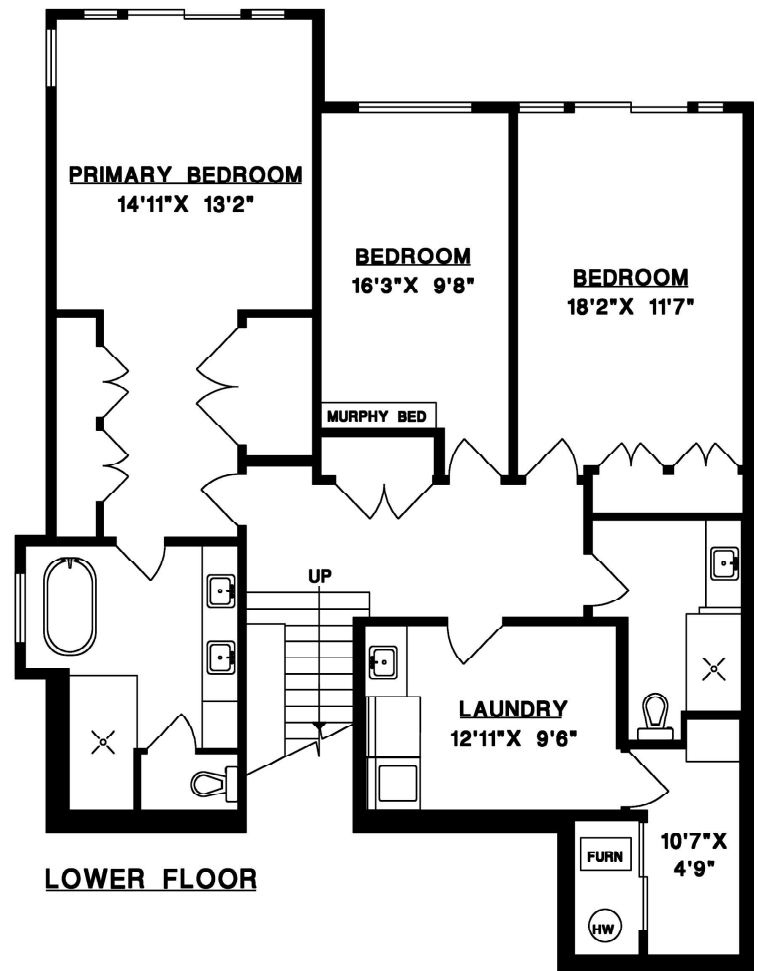

#2 - 5402 WEST VISTA COURT WEST VANCOUVER

MAIN FLOOR 1,512 SQ.FT.
 UPPER FLOOR 338 SQ.FT.
 LOWER FLOOR 1,512 SQ.FT.

TOTAL 3,362 SQ.FT.

GARAGE 414 SQ.FT.
 DECK 394 SQ.FT.

UPPER FLOOR

MAIN FLOOR

LOWER FLOOR