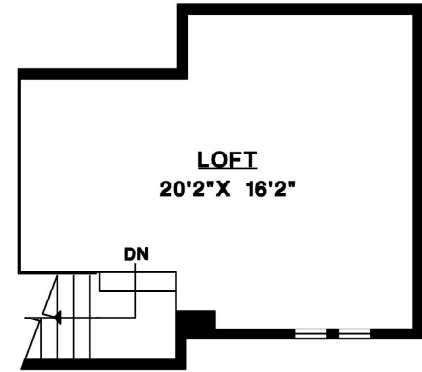

#2 - 5402 WEST VISTA COURT WEST VANCOUVER

MAIN FLOOR 1,512 SQ.FT.
 UPPER FLOOR 338 SQ.FT.
 LOWER FLOOR 1,512 SQ.FT.

TOTAL 3,362 SQ.FT.

GARAGE 414 SQ.FT.
 DECK 394 SQ.FT.

UPPER FLOOR

MAIN FLOOR

LOWER FLOOR