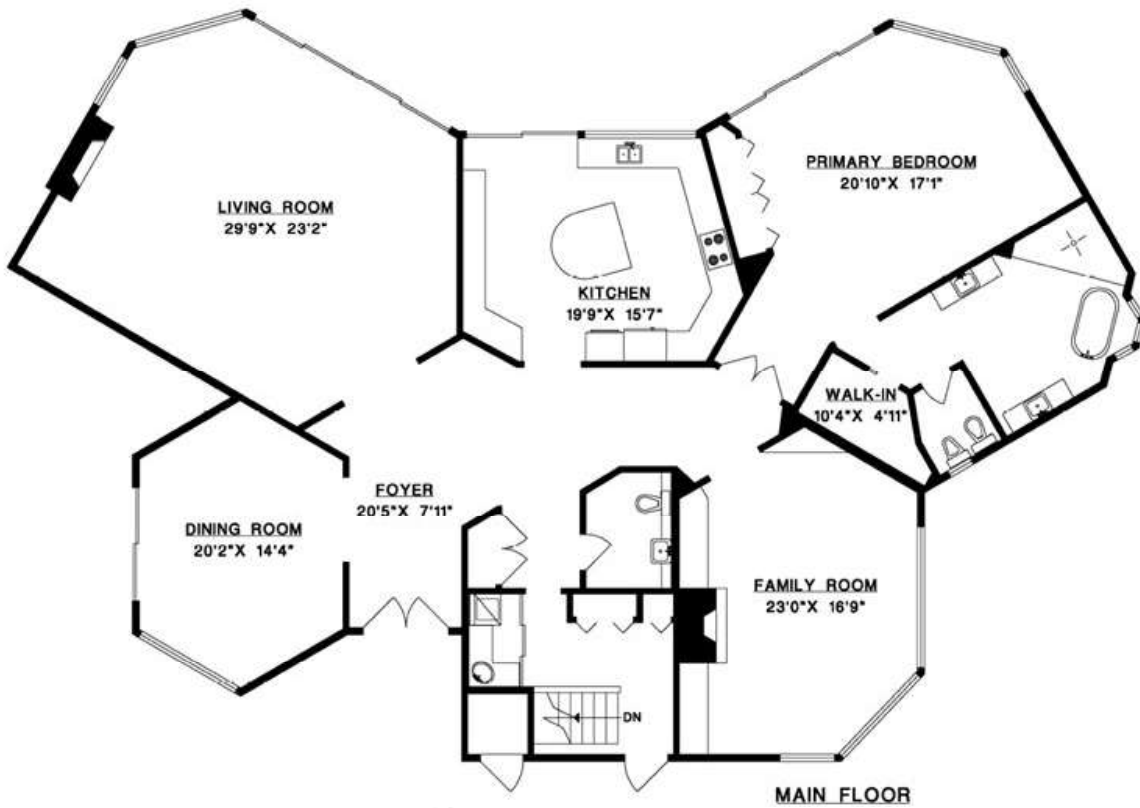

1485 CHARTWELL DRIVE, WEST VANCOUVER

MAIN FLOOR	2,870 SQ.FT.
LOWER FLOOR	2,856 SQ.FT.
TOTAL	5,726 SQ.FT.

1" = 8"
SCALE