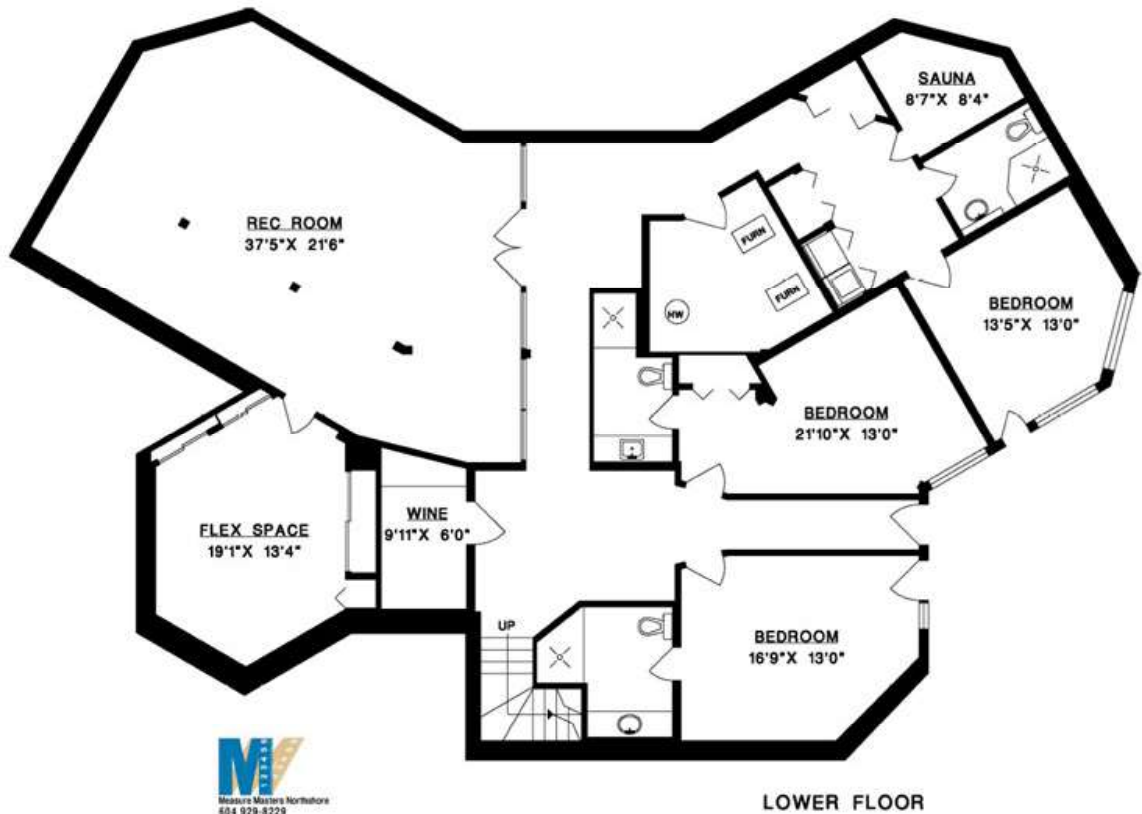

1485 CHARTWELL DRIVE, WEST VANCOUVER

MAIN FLOOR	2,870 SQ.FT.
LOWER FLOOR	2,856 SQ.FT.
TOTAL	5,726 SQ.FT.

1" = 8"
SCALE