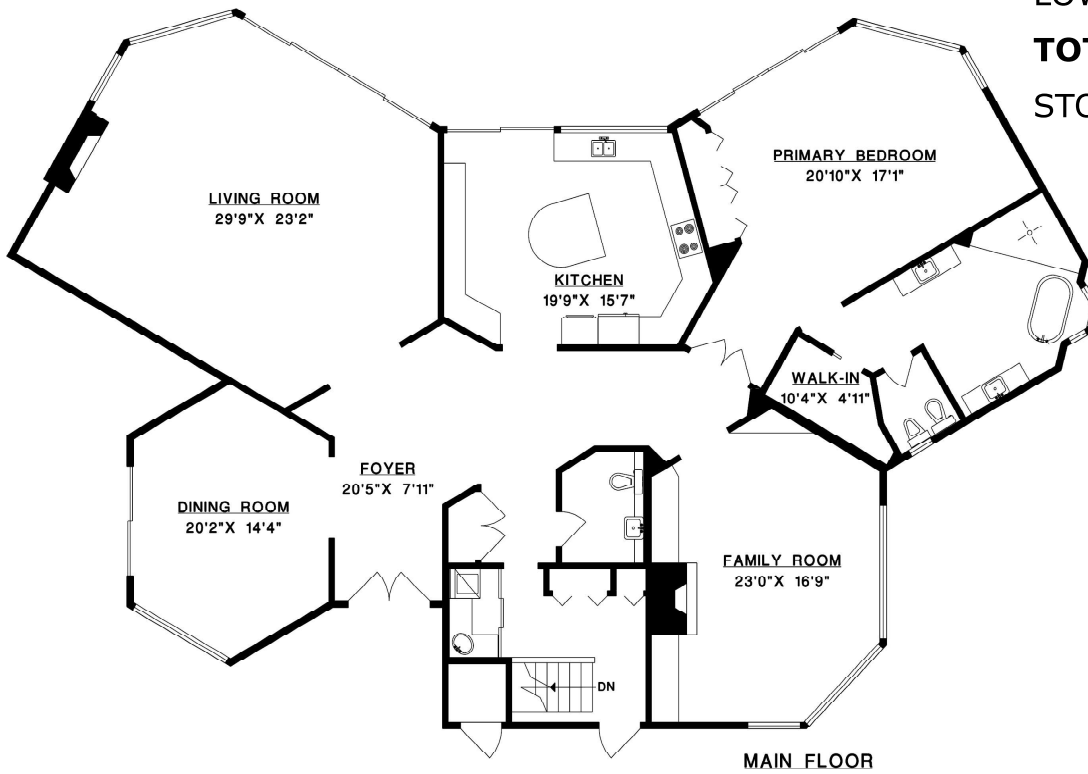

1485 CHARTWELL DRIVE
WEST VANCOUVER

MAIN FLOOR	2,870 SQ.FT.
LOWER FLOOR	2,856 SQ.FT.
TOTAL	5,726 SQ.FT.
STORAGE	1,560 SQ.FT.

1" = 6'
SCALE

M
123456
Measure Measurs Northshore
604-929-8229