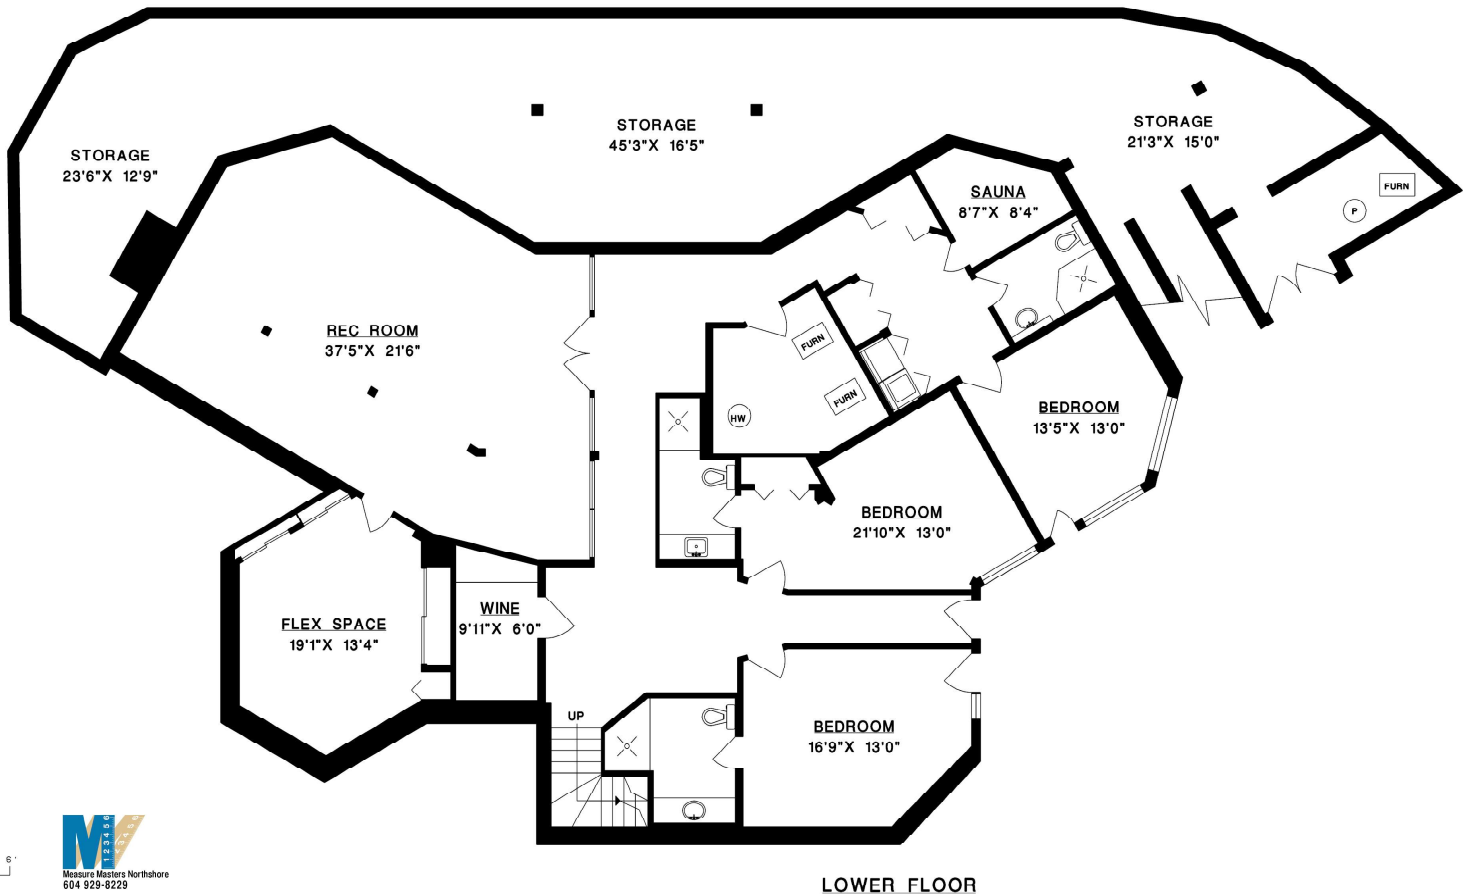

1485 CHARTWELL DRIVE
WEST VANCOUVER

MAIN FLOOR	2,870 SQ.FT.
LOWER FLOOR	2,856 SQ.FT.
TOTAL	5,726 SQ.FT.
STORAGE	1,560 SQ.FT.

1" = 6'
SCALE

M
123456
Measure Measurs Northshore
604-929-8229