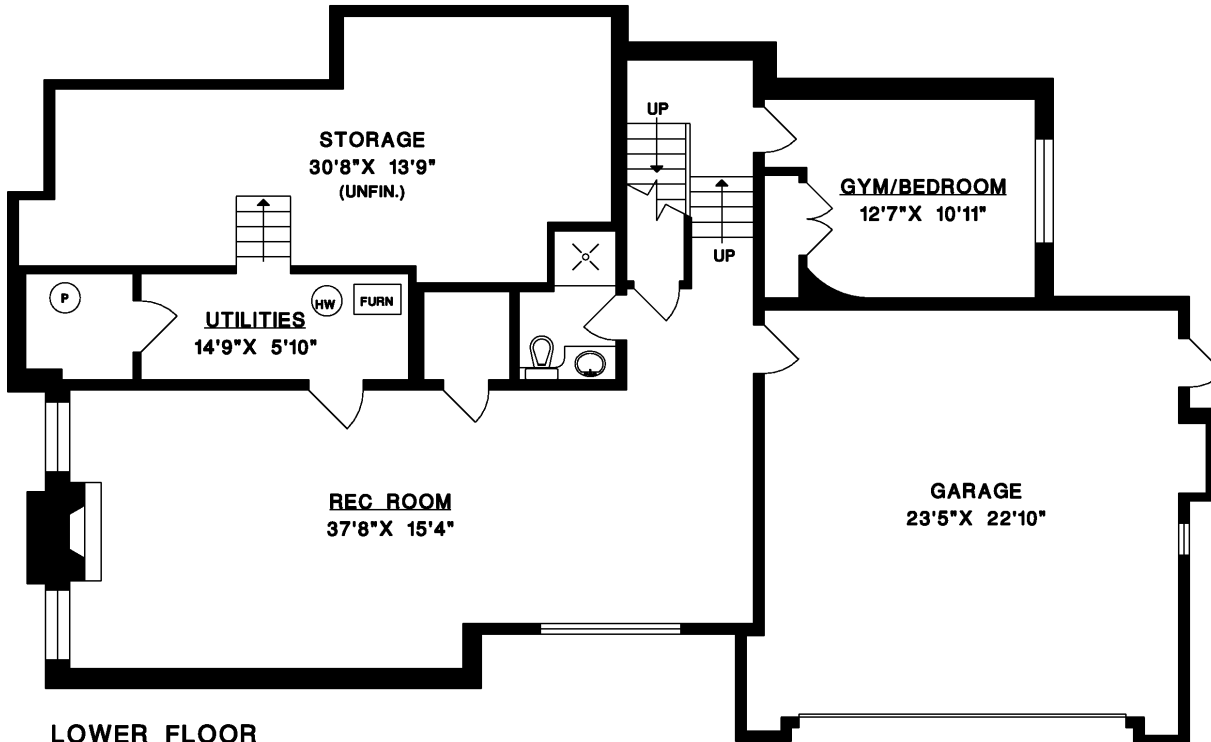

MAIN FLOOR

UPPER FLOOR

LOWER FLOOR

**4513 CAULFEILD LANE
WEST VANCOUVER**

MAIN FLOOR	1,987 SQ.FT.
UPPER FLOOR	1,349 SQ.FT.
LOWER FLOOR	1,198 SQ.FT.
TOTAL	4,534 SQ.FT.
STORAGE	392 SQ.FT.
GARAGE	566 SQ.FT.