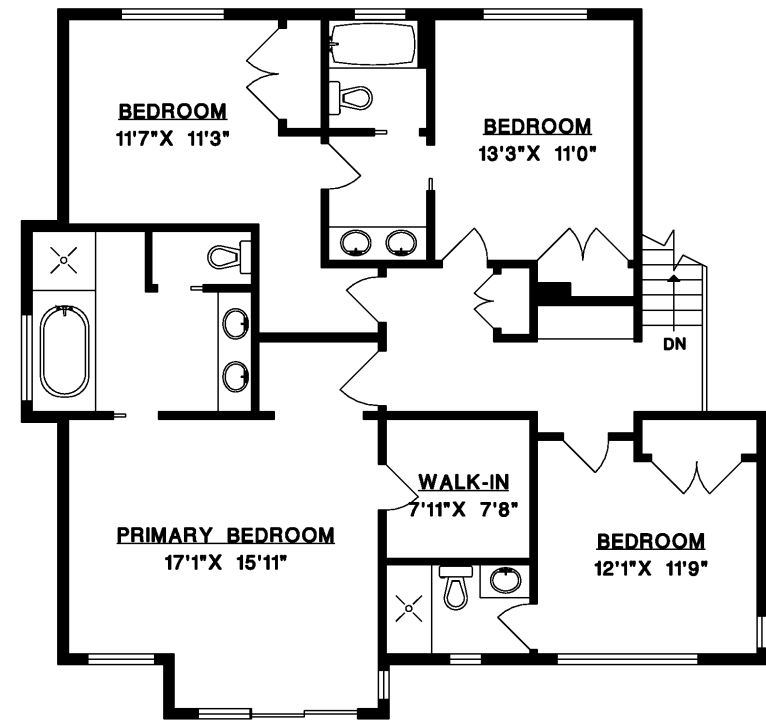

MAIN FLOOR

UPPER FLOOR

LOWER FLOOR

**4513 CAULFEILD LANE
WEST VANCOUVER**

MAIN FLOOR	1,987 SQ.FT.
UPPER FLOOR	1,349 SQ.FT.
LOWER FLOOR	1,198 SQ.FT.
TOTAL	4,534 SQ.FT.
STORAGE	392 SQ.FT.
GARAGE	566 SQ.FT.