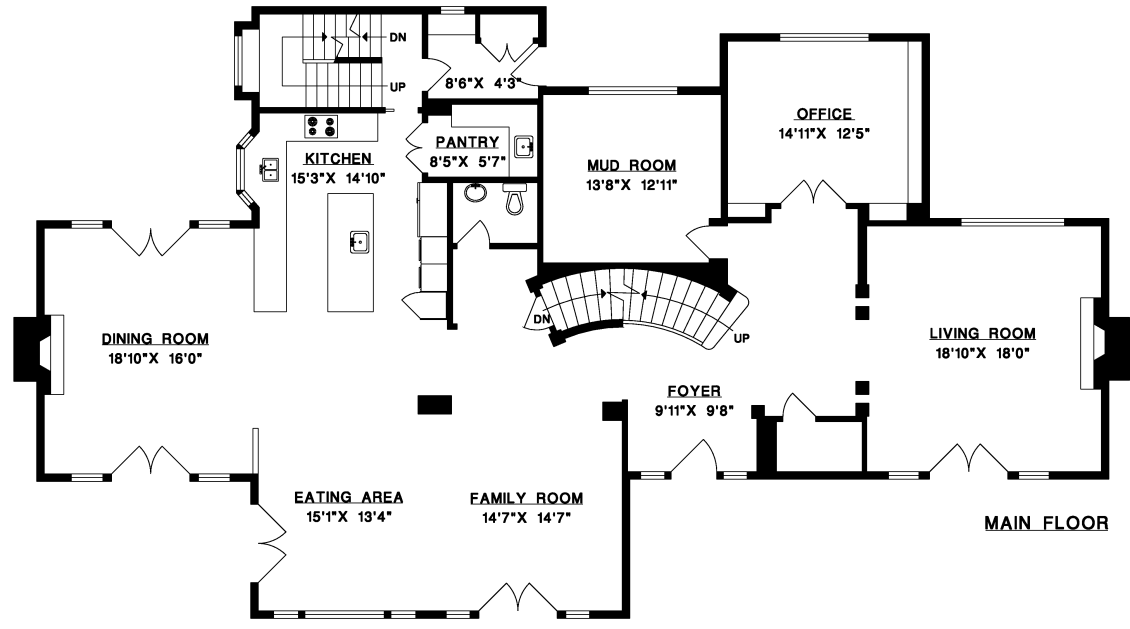

UPPER FLOOR

MAIN FLOOR

LOWER FLOOR

4270 ROCKRIDGE PLACE
WEST VANCOUVER

MAIN FLOOR	2,691 SQ.FT.
UPPER FLOOR	2,207 SQ.FT.
LOWER FLOOR	2,685 SQ.FT.
TOTAL	7,583 SQ.FT.