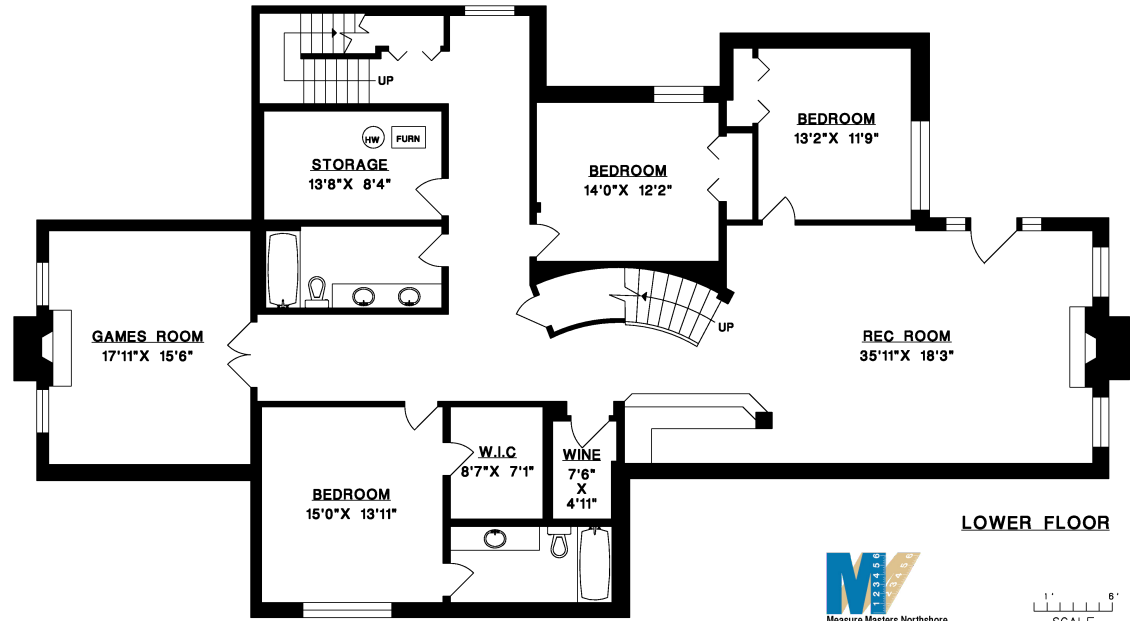

UPPER FLOOR

MAIN FLOOR

LOWER FLOOR

4270 ROCKRIDGE PLACE
WEST VANCOUVER

MAIN FLOOR	2,691 SQ.FT.
UPPER FLOOR	2,207 SQ.FT.
LOWER FLOOR	2,685 SQ.FT.
TOTAL	7,583 SQ.FT.