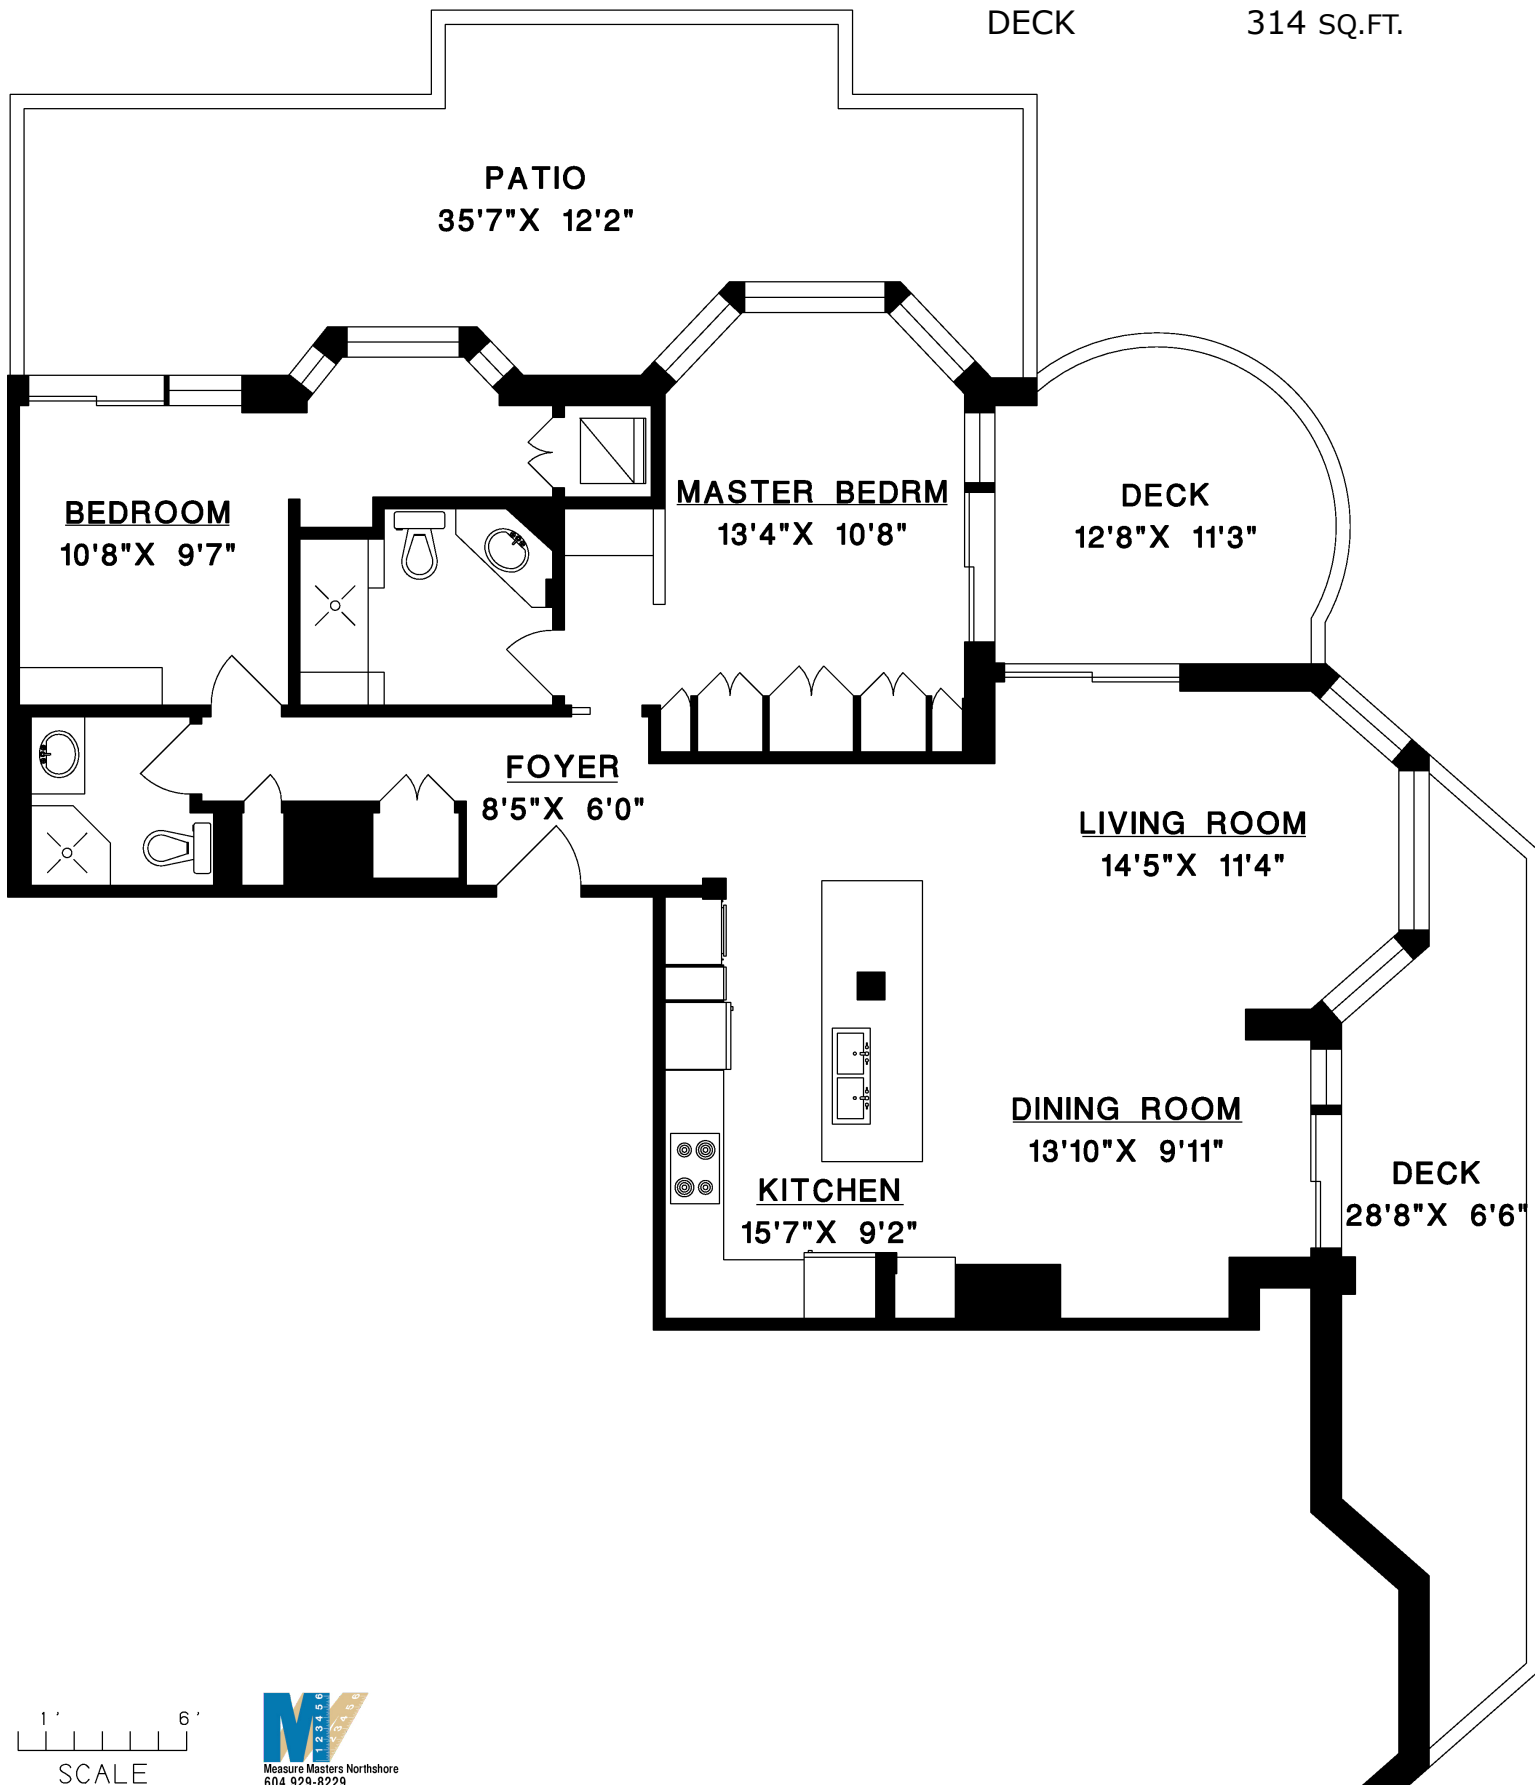

M1 - 2280 BELLEVUE AVENUE  
WEST VANCOUVER

**TOTAL 1,138 SQ.FT.**

PATIO 360 SQ.FT.

DECK 314 SQ.FT.

1' 6'  
SCALE