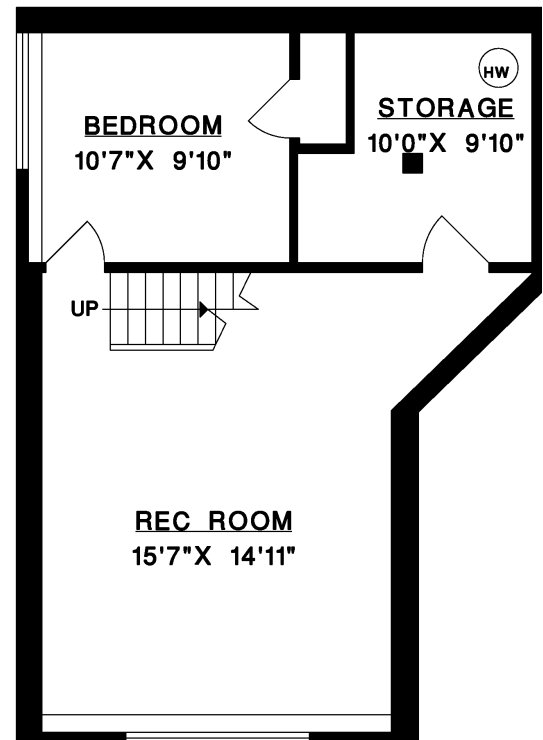

#18 - 2214 FOLKESTONE WAY  
WEST VANCOUVER

MAIN FLOOR 1,419 SQ.FT.  
LOWER FLOOR 617 SQ.FT.  
**TOTAL 2,036 SQ.FT.**  
DECKS 251 SQ.FT.

**MAIN FLOOR**

**LOWER FLOOR**