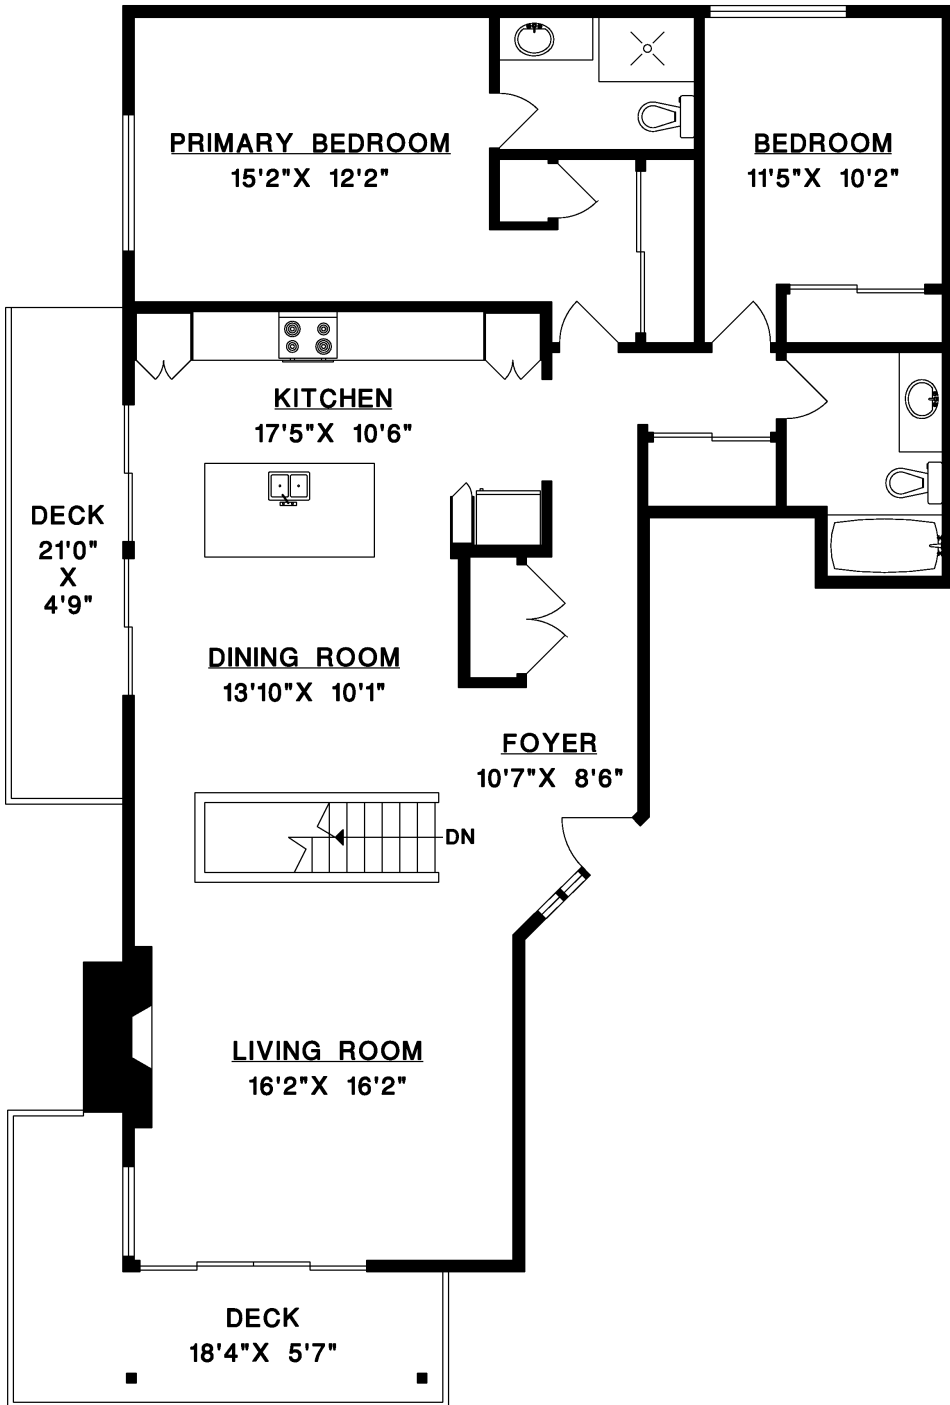

#18 - 2214 FOLKESTONE WAY  
WEST VANCOUVER

MAIN FLOOR 1,419 SQ.FT.  
LOWER FLOOR 617 SQ.FT.  
**TOTAL 2,036 SQ.FT.**  
DECKS 251 SQ.FT.

**MAIN FLOOR**

**LOWER FLOOR**