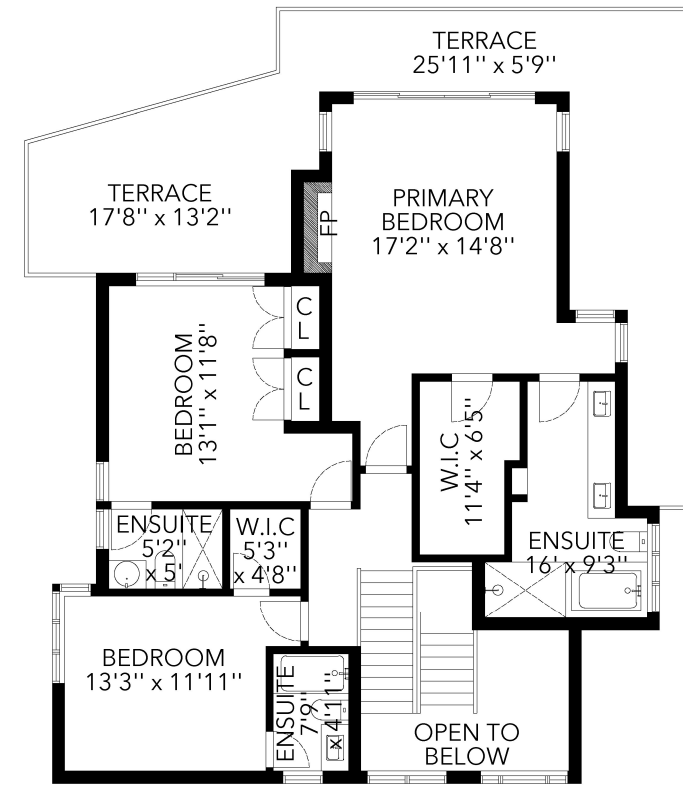

LOWER FLOOR
Ceiling Height: 9' ft

MAIN FLOOR
Ceiling Height: 10' ft

UPPER FLOOR
Ceiling Height: 8' ft

GROSS INTERNAL AREA: 4161 sq ft

LOWER FLOOR: 1472 sq ft, MAIN FLOOR: 1531 sq ft, UPPER FLOOR: 1158 sq ft
EXCLUDED PATIO: 460 sq ft, BALCONY: 223 sq ft, GARAGE: 345 sq ft, TERRACE: 537 sq ft

The enclosed information while deemed to be correct, is not guaranteed. May include unfinished area. This is for marketing purposes only and is not intended for architectural/construction use.