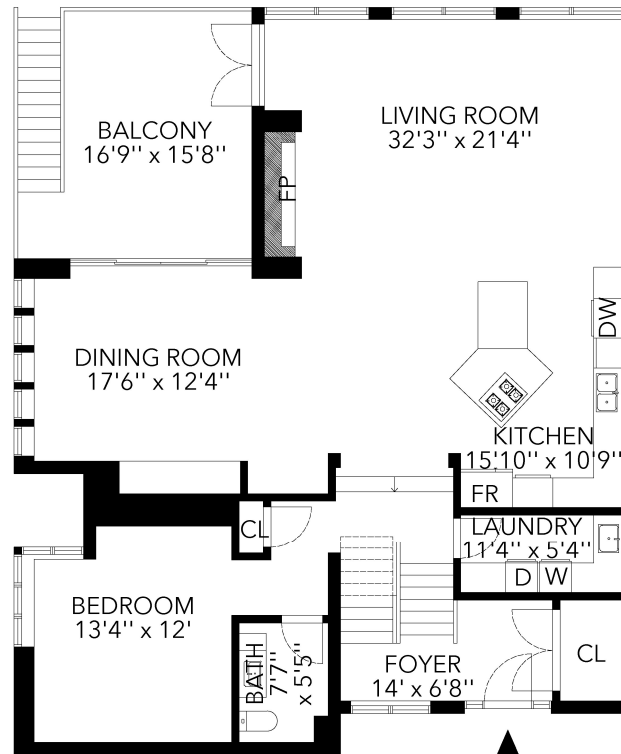

LOWER FLOOR
Ceiling Height: 9' ft

MAIN FLOOR
Ceiling Height: 10' ft

UPPER FLOOR
Ceiling Height: 8' ft

GROSS INTERNAL AREA: 4161 sq ft

LOWER FLOOR: 1472 sq ft, MAIN FLOOR: 1531 sq ft, UPPER FLOOR: 1158 sq ft
EXCLUDED PATIO: 460 sq ft, BALCONY: 223 sq ft, GARAGE: 345 sq ft, TERRACE: 537 sq ft