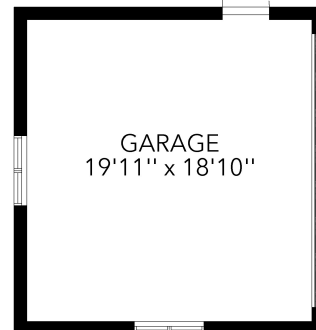

LOWER FLOOR
Ceiling Height: 9' ft

MAIN FLOOR
Ceiling Height: 10' ft

UPPER FLOOR
Ceiling Height: 8' ft

GROSS INTERNAL AREA: 4161 sq ft

LOWER FLOOR: 1472 sq ft, MAIN FLOOR: 1531 sq ft, UPPER FLOOR: 1158 sq ft
EXCLUDED PATIO: 460 sq ft, BALCONY: 223 sq ft, GARAGE: 345 sq ft, TERRACE: 537 sq ft