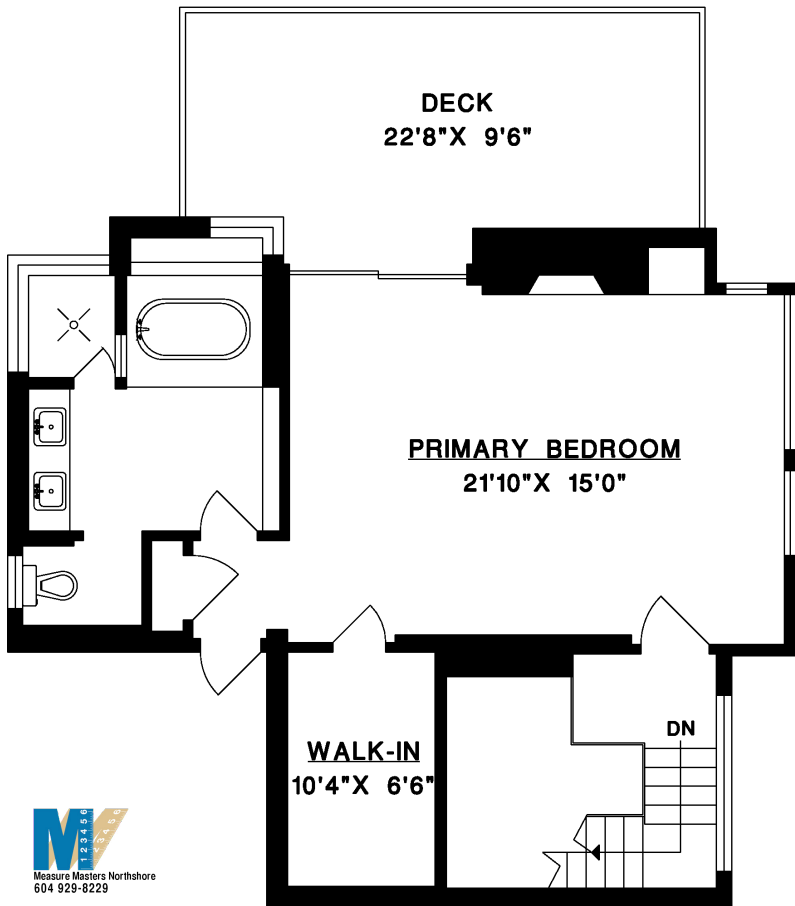

#702 - 3105 DEER RIDGE DRIVE
WEST VANCOUVER

MAIN FLOOR	1,634 SQ.FT.
UPPER FLOOR	781 SQ.FT.
TOTAL	2,415 SQ.FT.
DECKS	577 SQ.FT.

UPPER FLOOR

MAIN FLOOR