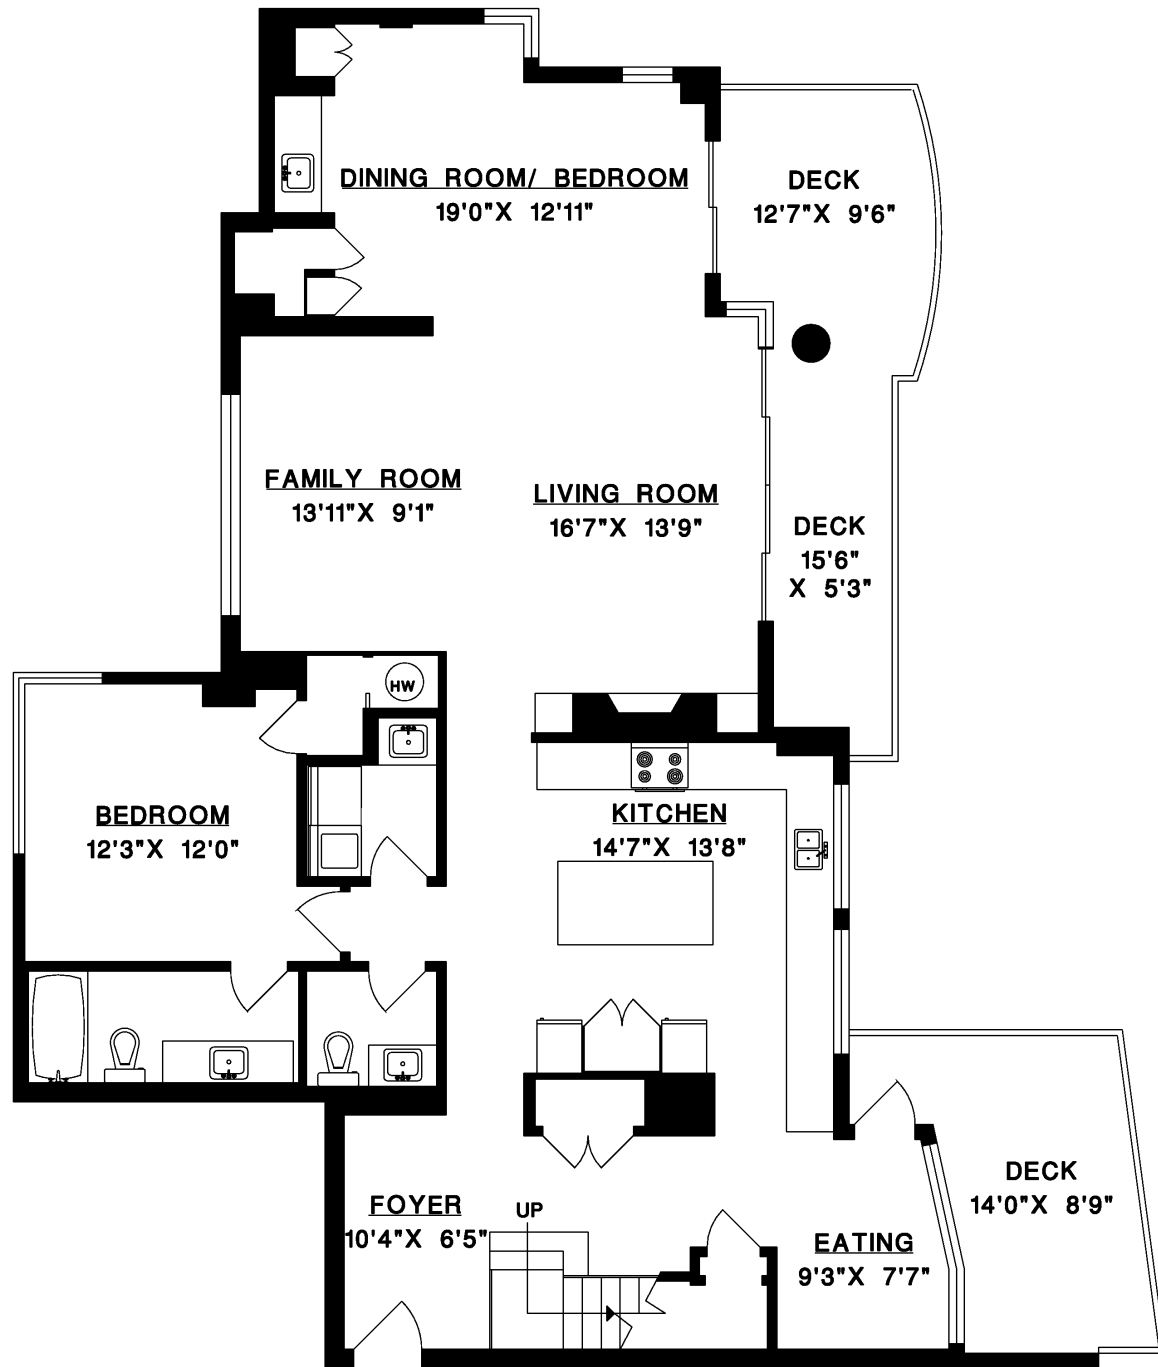

#702 - 3105 DEER RIDGE DRIVE
WEST VANCOUVER

MAIN FLOOR	1,634 SQ.FT.
UPPER FLOOR	781 SQ.FT.
TOTAL	2,415 SQ.FT.
DECKS	577 SQ.FT.

UPPER FLOOR

MAIN FLOOR