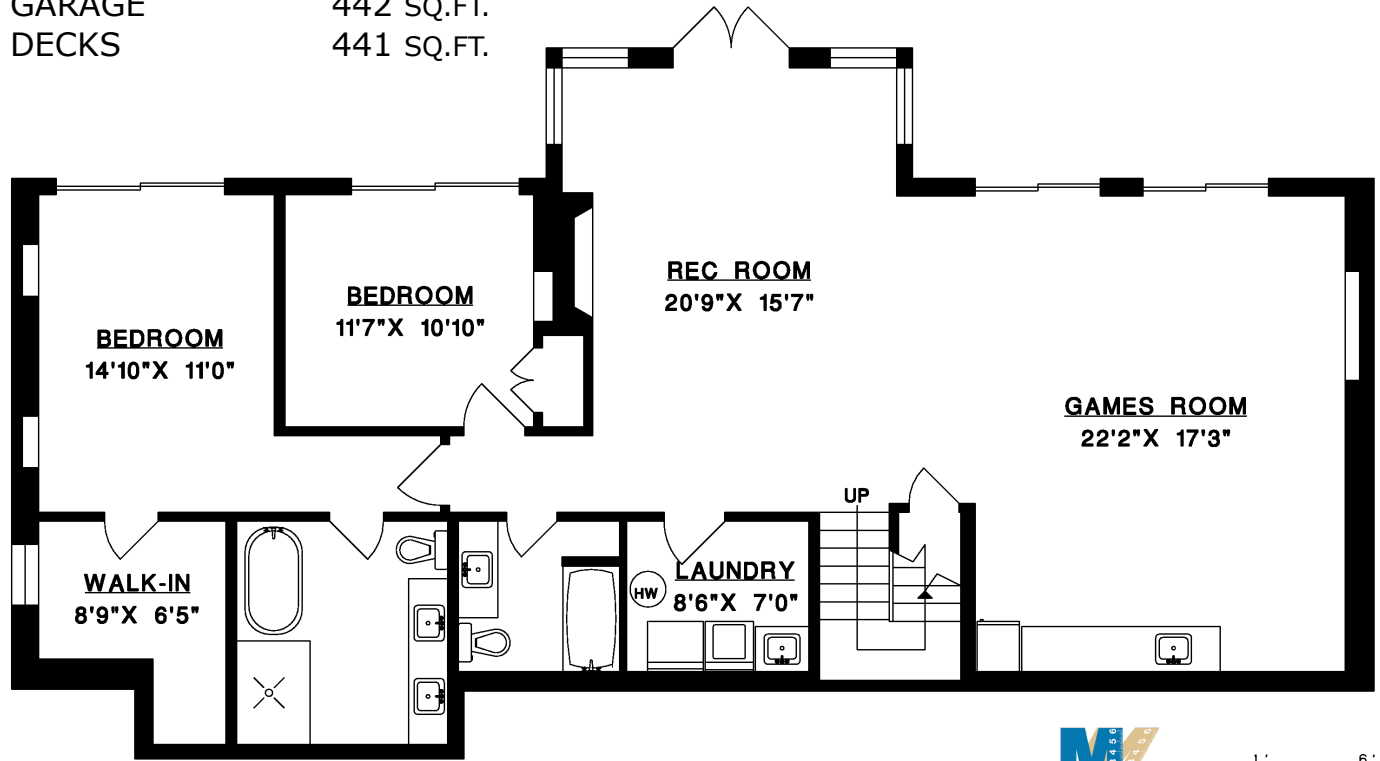

MAIN FLOOR

1138 EYRE MOUNT DRIVE
WEST VANCOUVER

MAIN FLOOR	1,672 SQ.FT.
LOWER FLOOR	1,672 SQ.FT.
TOTAL	3,344 SQ.FT.
GARAGE	442 SQ.FT.
DECKS	441 SQ.FT.

LOWER FLOOR