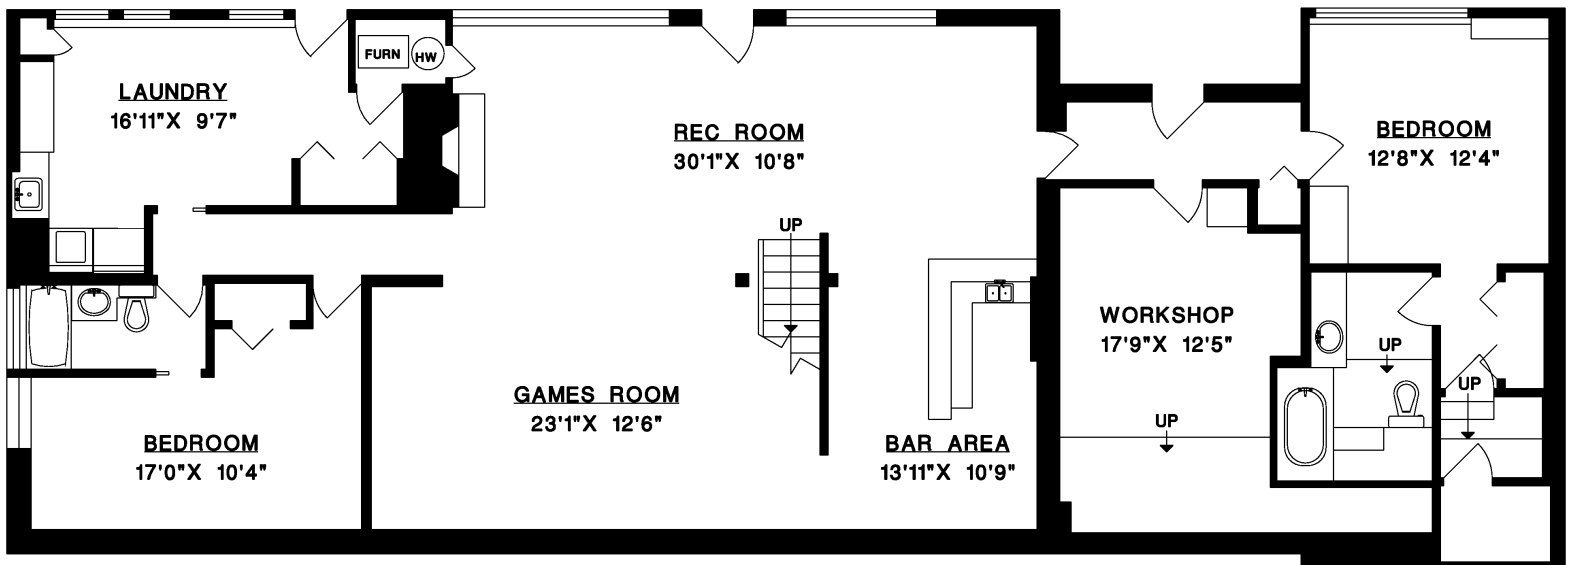

540 ROBIN HOOD ROAD
WEST VANCOUVER

MAIN FLOOR 2,466 SQ.FT.
LOWER FLOOR 2,210 SQ.FT.

TOTAL 4,676 SQ.FT.

DECK 309 SQ.FT.

MAIN FLOOR

LOWER FLOOR