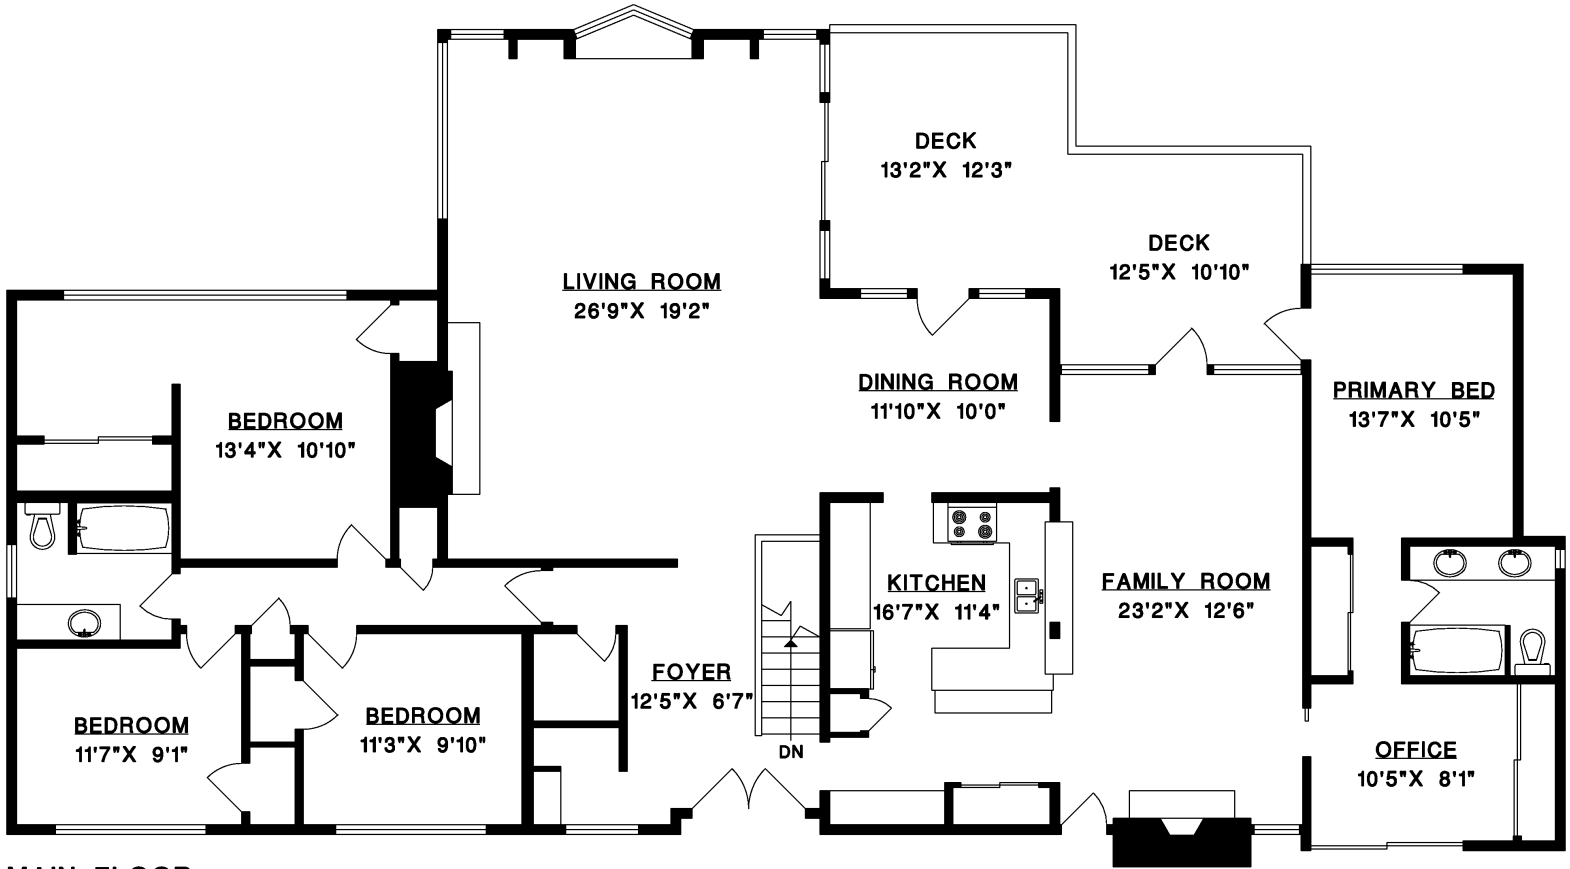

540 ROBIN HOOD ROAD
WEST VANCOUVER

MAIN FLOOR 2,466 SQ.FT.
LOWER FLOOR 2,210 SQ.FT.

TOTAL 4,676 SQ.FT.

DECK 309 SQ.FT.

MAIN FLOOR

LOWER FLOOR