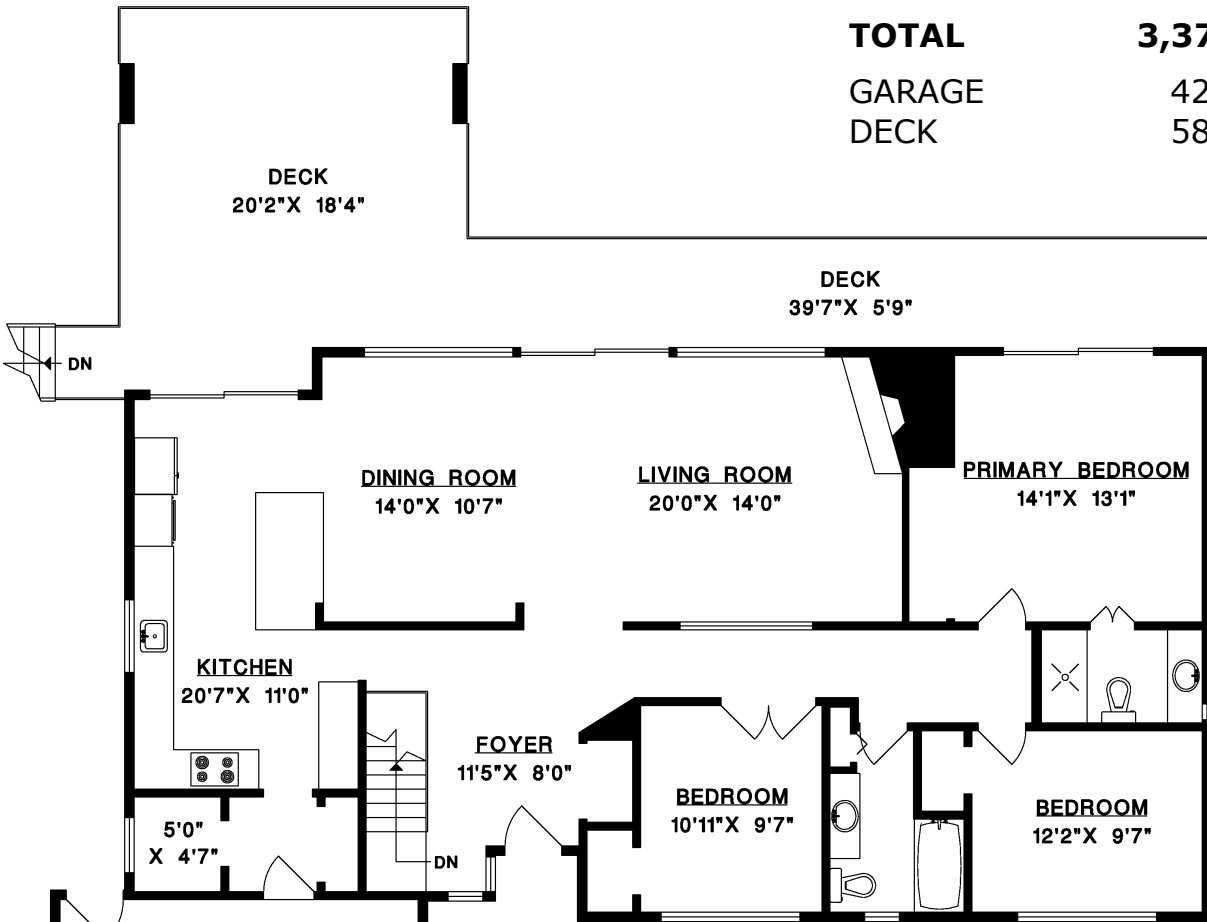

4562 WOODGREEN COURT WEST VANCOUVER

MAIN FLOOR 1,682 SQ.FT.
LOWER FLOOR 1,694 SQ.FT.

TOTAL 3,376 SQ.FT.

GARAGE 420 SQ.FT.
DECK 587 SQ.FT.

MAIN FLOOR

LOWER FLOOR