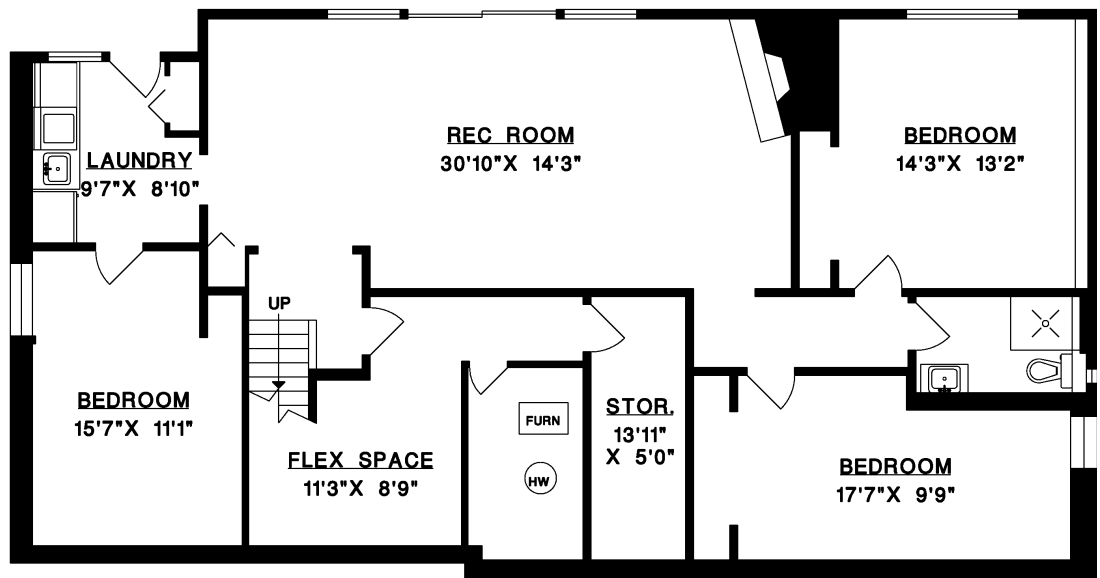

4562 WOODGREEN COURT WEST VANCOUVER

MAIN FLOOR 1,682 SQ.FT.
LOWER FLOOR 1,694 SQ.FT.

TOTAL 3,376 SQ.FT.

GARAGE 420 SQ.FT.
DECK 587 SQ.FT.

MAIN FLOOR

LOWER FLOOR