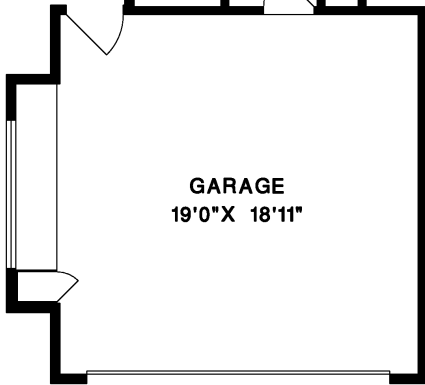

4562 WOODGREEN COURT WEST VANCOUVER

MAIN FLOOR 1,682 SQ.FT.
LOWER FLOOR 1,694 SQ.FT.

TOTAL 3,376 SQ.FT.

GARAGE 420 SQ.FT.
DECK 587 SQ.FT.

MAIN FLOOR

LOWER FLOOR