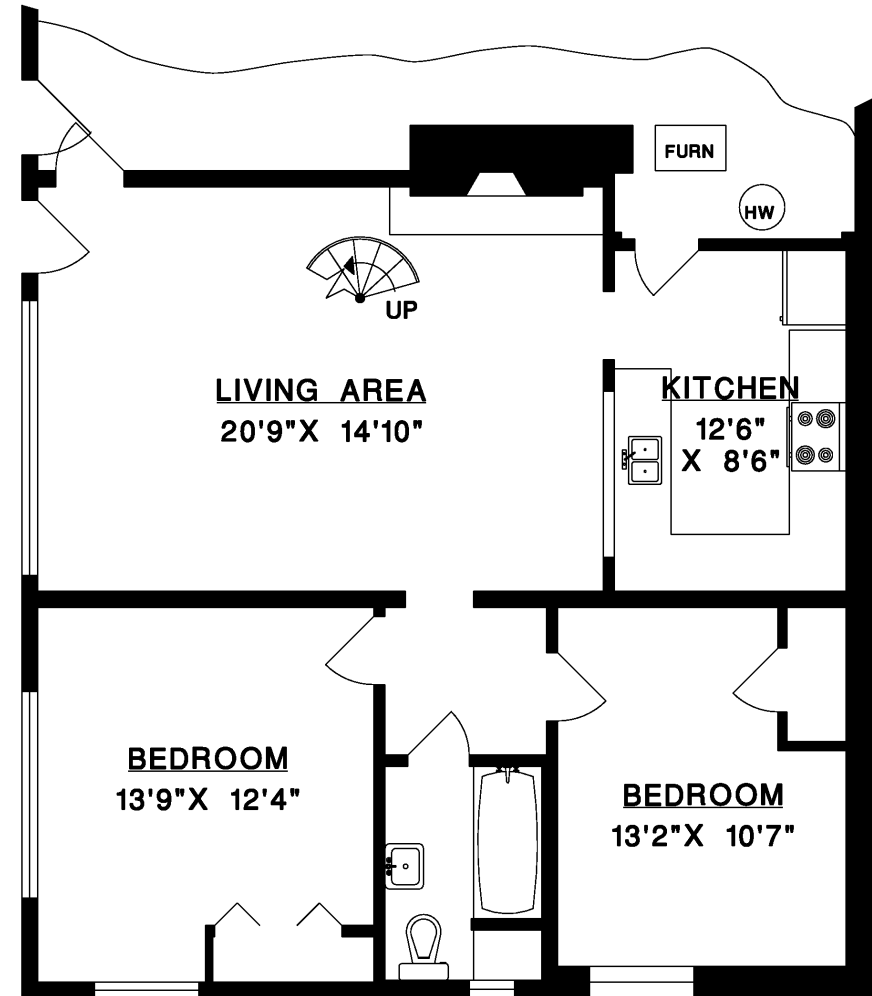

3741 MARINE DRIVE  
WEST VANCOUVER

MAIN FLOOR	1,486 SQ.FT.
LOWER FLOOR	925 SQ.FT.
<b>TOTAL</b>	<b>2,411 SQ.FT.</b>
DECKS	373 SQ.FT.

**MAIN FLOOR**

**LOWER FLOOR**