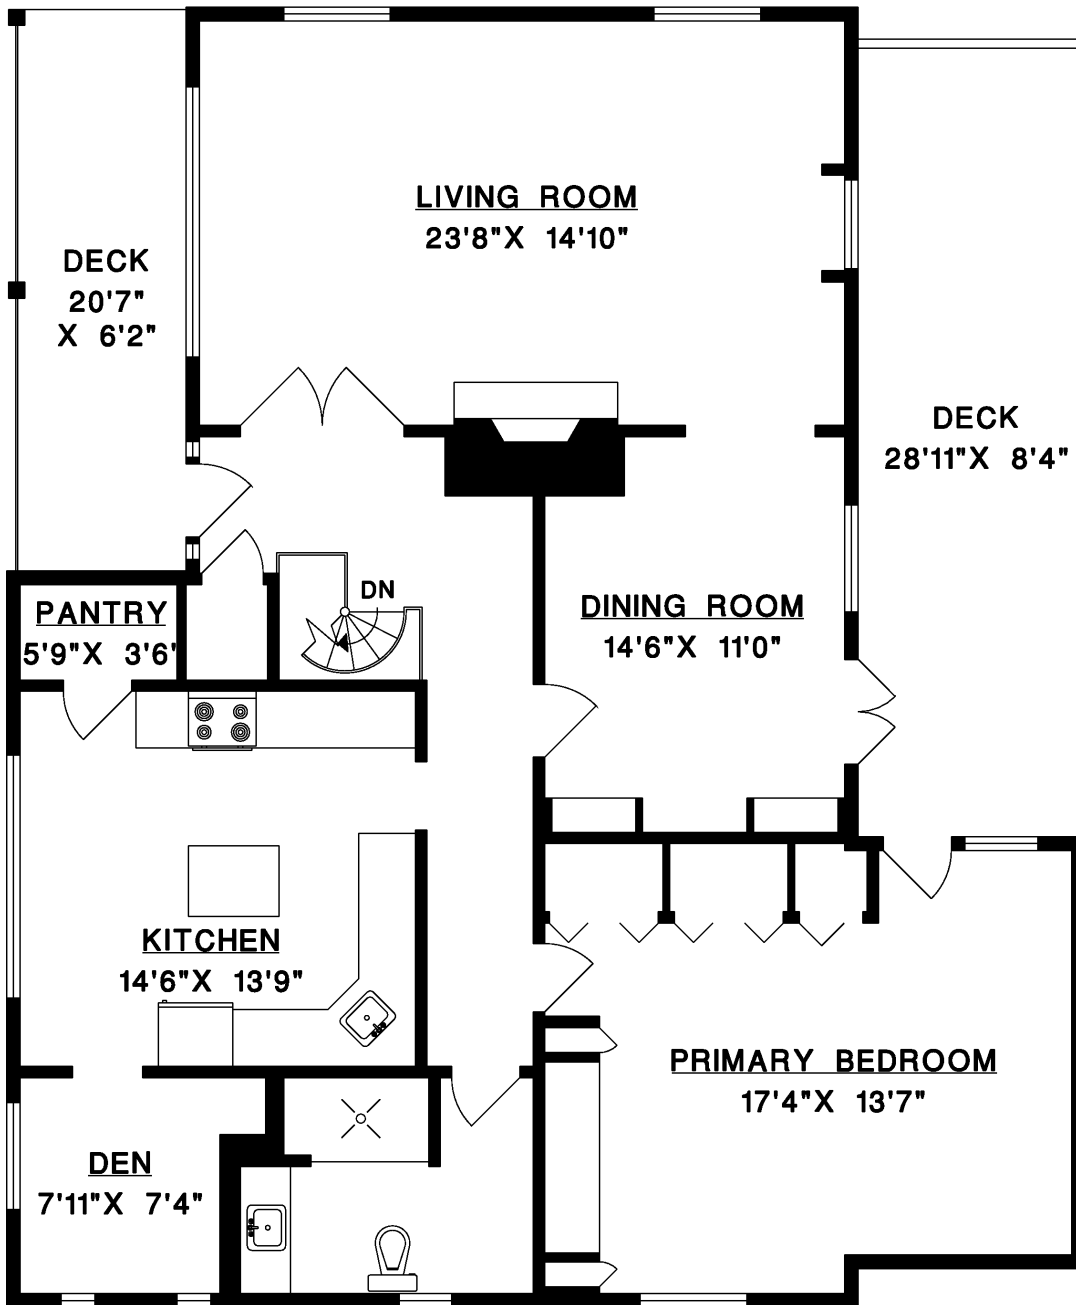

3741 MARINE DRIVE  
WEST VANCOUVER

MAIN FLOOR	1,486 SQ.FT.
LOWER FLOOR	925 SQ.FT.
<b>TOTAL</b>	<b>2,411 SQ.FT.</b>
DECKS	373 SQ.FT.

**MAIN FLOOR**

**LOWER FLOOR**