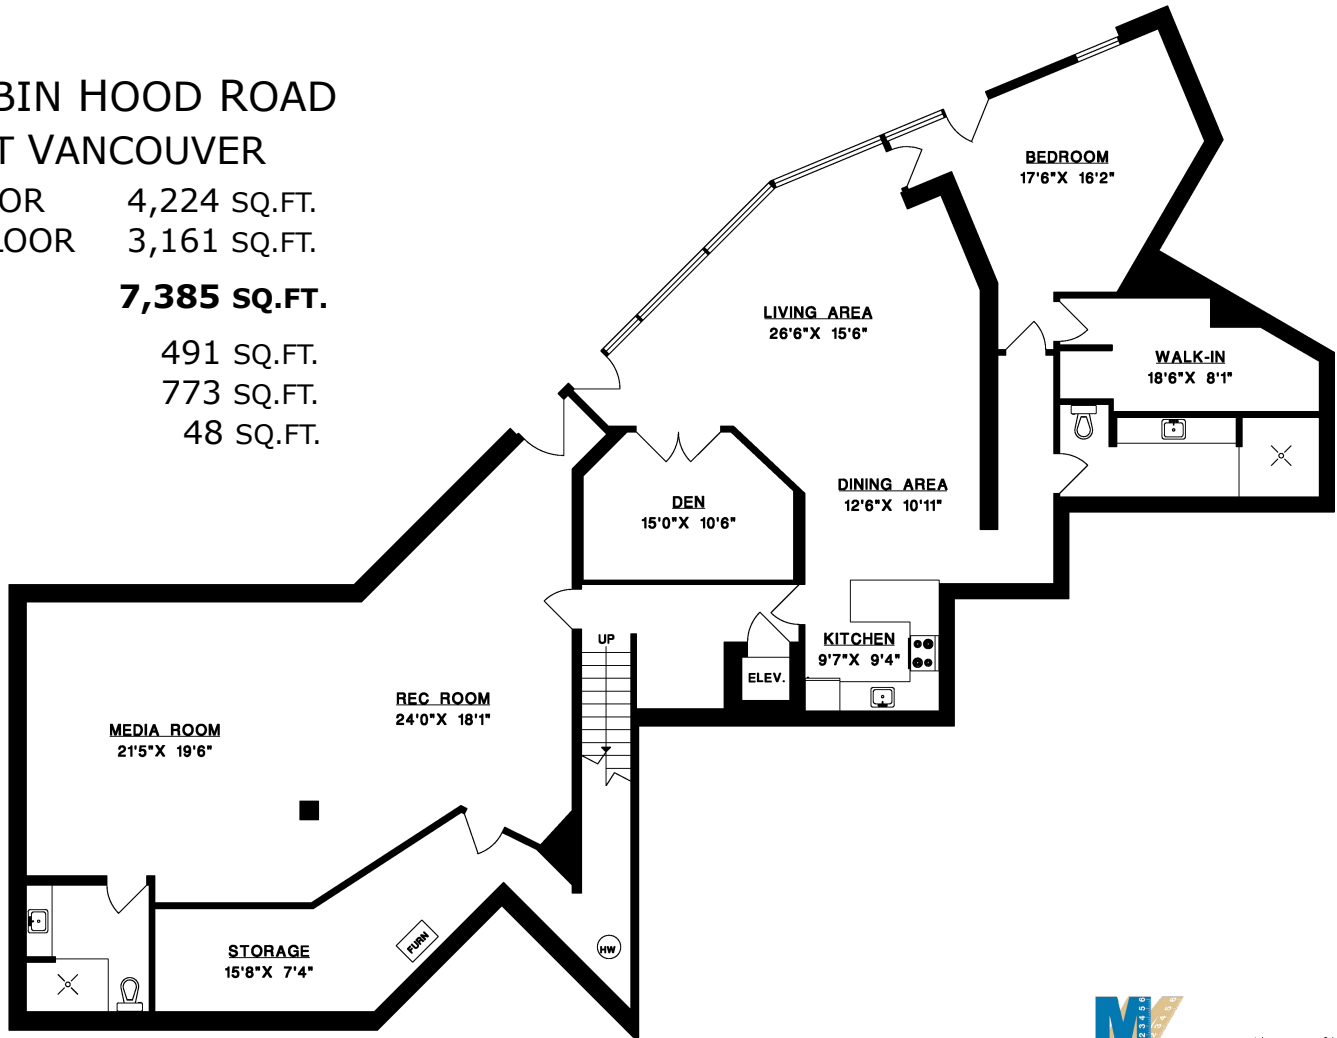

MAIN FLOOR

535 ROBIN HOOD ROAD  
WEST VANCOUVER

MAIN FLOOR	4,224 SQ.FT.
LOWER FLOOR	3,161 SQ.FT.
<b>TOTAL</b>	<b>7,385 SQ.FT.</b>
GARAGE	491 SQ.FT.
DECK	773 SQ.FT.
SHED	48 SQ.FT.

LOWER FLOOR