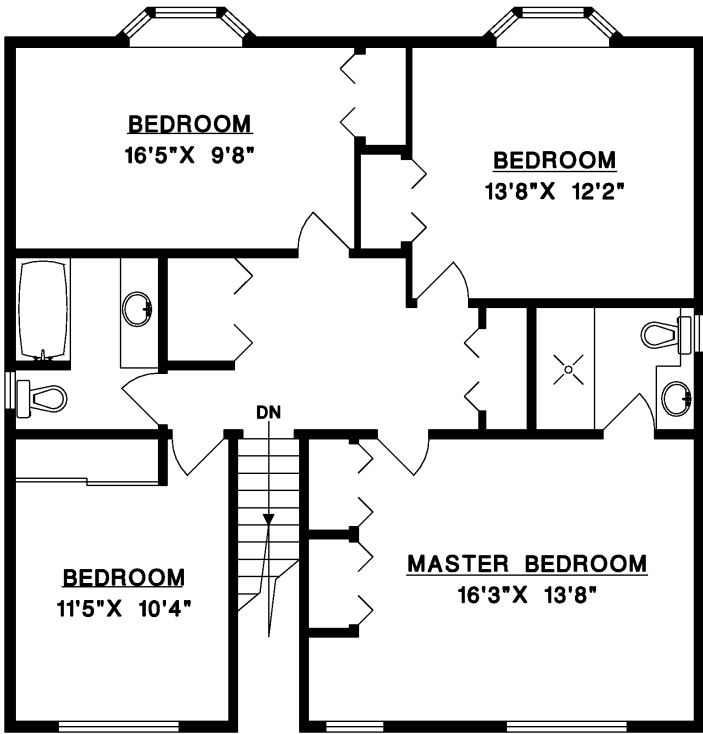

4469 ROSS CRESCENT WEST VANCOUVER

MAIN FLOOR	1,124 SQ.FT.
UPPER FLOOR	1,115 SQ.FT.
* LOWER FLOOR	1,140 SQ.FT.
TOTAL	3,379 SQ.FT.
DECK	351 SQ.FT.
*INCLUDES 190 SQ.FT. OF UNFINISHED AREA	

UPPER FLOOR

MAIN FLOOR

LOWER FLOOR