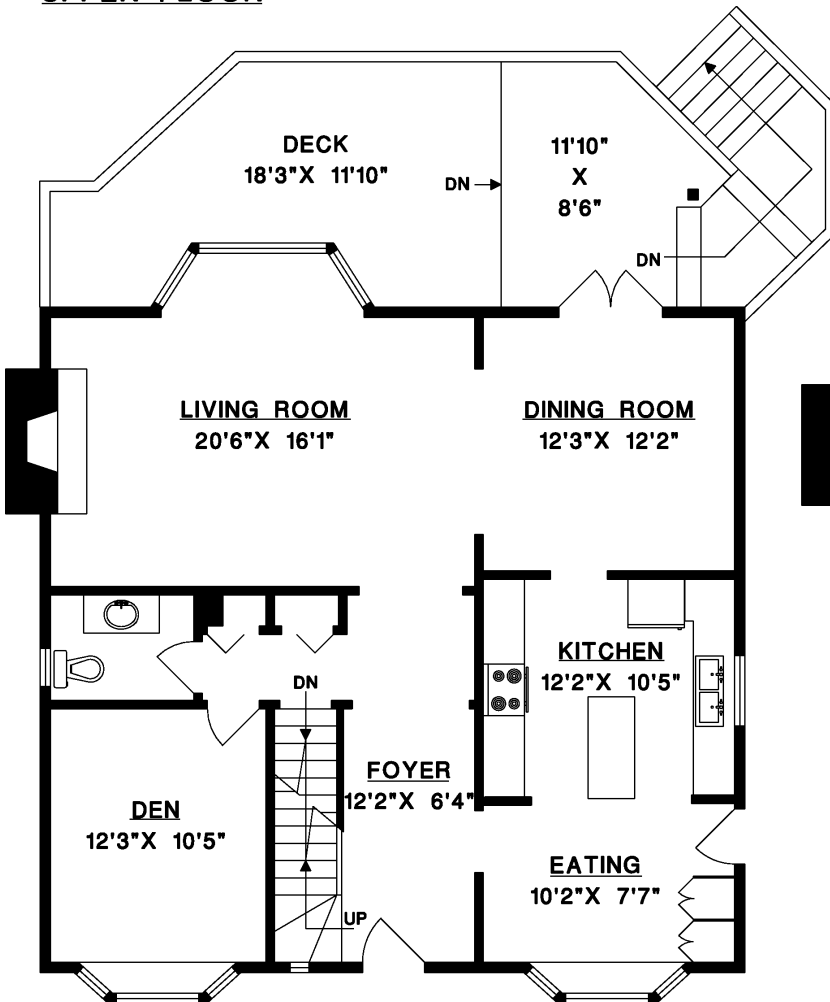

4469 ROSS CRESCENT WEST VANCOUVER

MAIN FLOOR	1,124 SQ.FT.
UPPER FLOOR	1,115 SQ.FT.
* LOWER FLOOR	1,140 SQ.FT.
TOTAL	3,379 SQ.FT.
DECK	351 SQ.FT.
*INCLUDES 190 SQ.FT. OF UNFINISHED AREA	

UPPER FLOOR

MAIN FLOOR

LOWER FLOOR