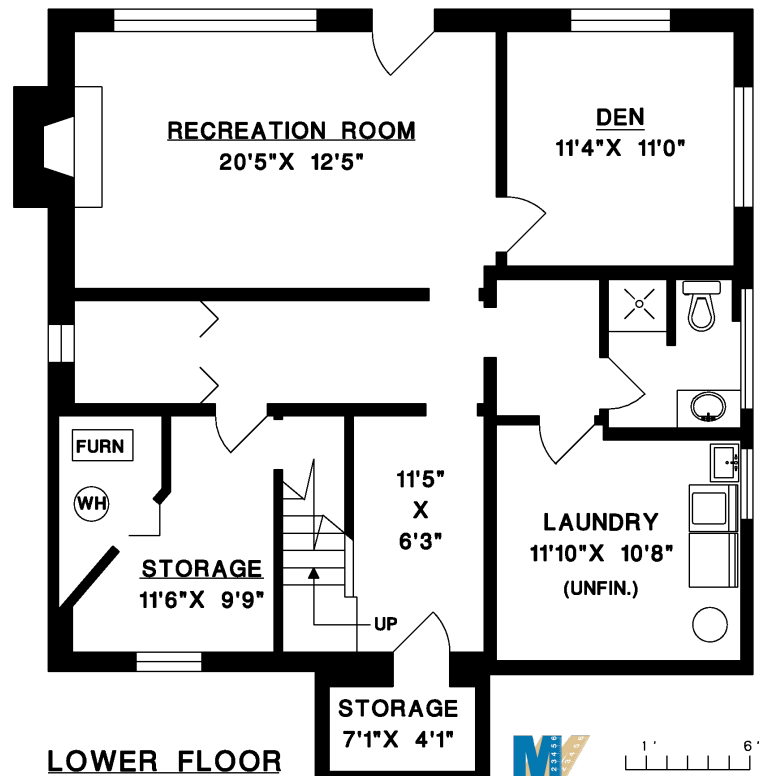

4469 ROSS CRESCENT WEST VANCOUVER

MAIN FLOOR	1,124 SQ.FT.
UPPER FLOOR	1,115 SQ.FT.
* LOWER FLOOR	1,140 SQ.FT.
TOTAL	3,379 SQ.FT.
DECK	351 SQ.FT.
*INCLUDES 190 SQ.FT. OF UNFINISHED AREA	

UPPER FLOOR

MAIN FLOOR

LOWER FLOOR